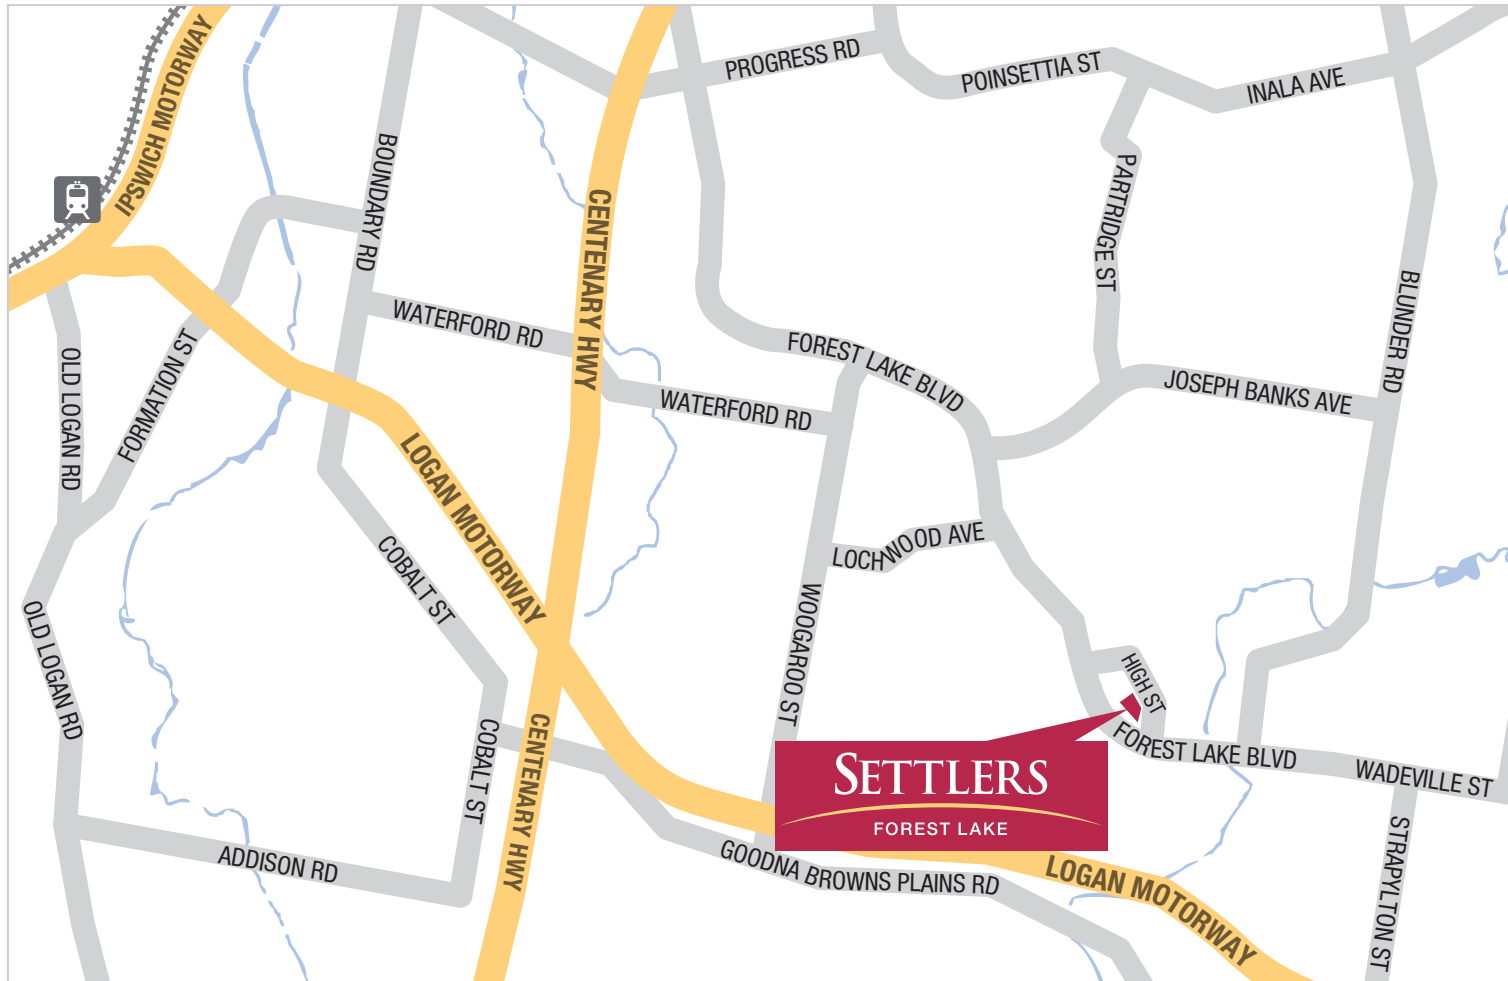

# SETTLERS

FOREST LAKE

Friends | Freedom | Fulfillment

## FOREST LAKE LOCATION MAP

### Facilities

<b>Public Transport</b>	400 m from village
<b>Hospital</b>	John Oxley Hospital is 7 km from village
<b>Shopping Centre</b>	300 m from village
<b>Bowls Club</b>	4.5 km from village
<b>Public Library</b>	9.1 km from village
<b>Post Office</b>	300 m from village
<b>Doctor</b>	300 m from village
<b>Chemist</b>	300 m from village
<b>RSL Club</b>	7.3 km from village