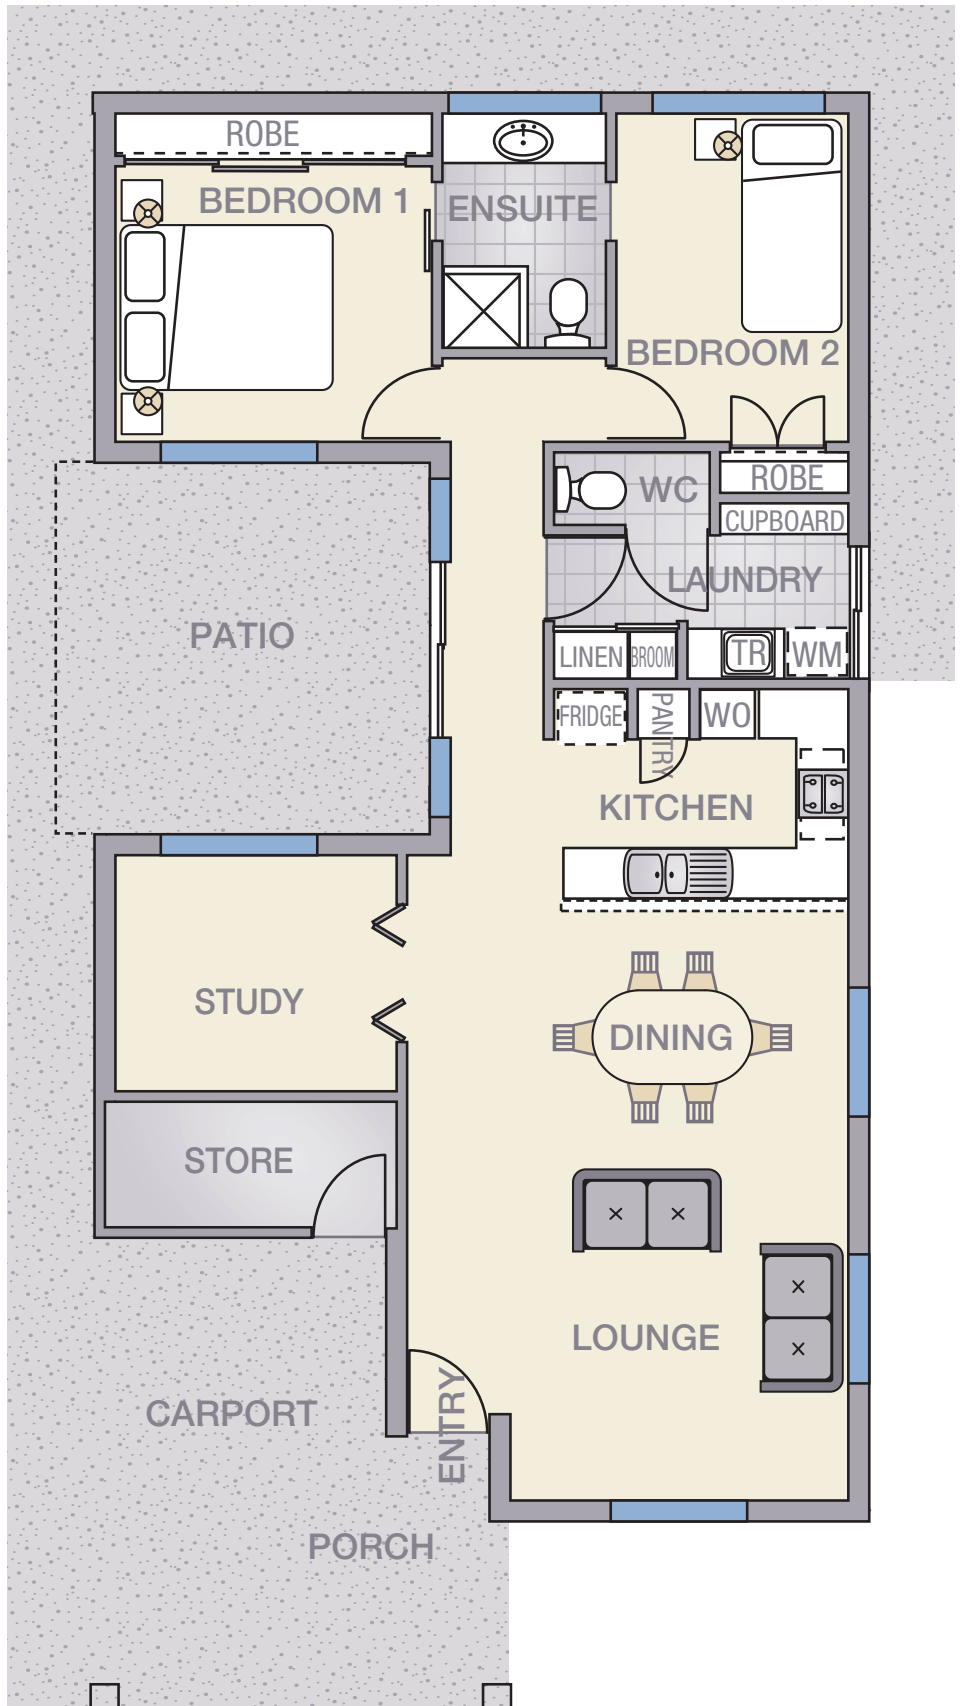

## Prospector 5 FLOOR PLAN

1000 mm  
Scale 1m

Notes:

Furniture shown is for display purposes only.

Measurements are approximate.

Sizes and layouts may vary.