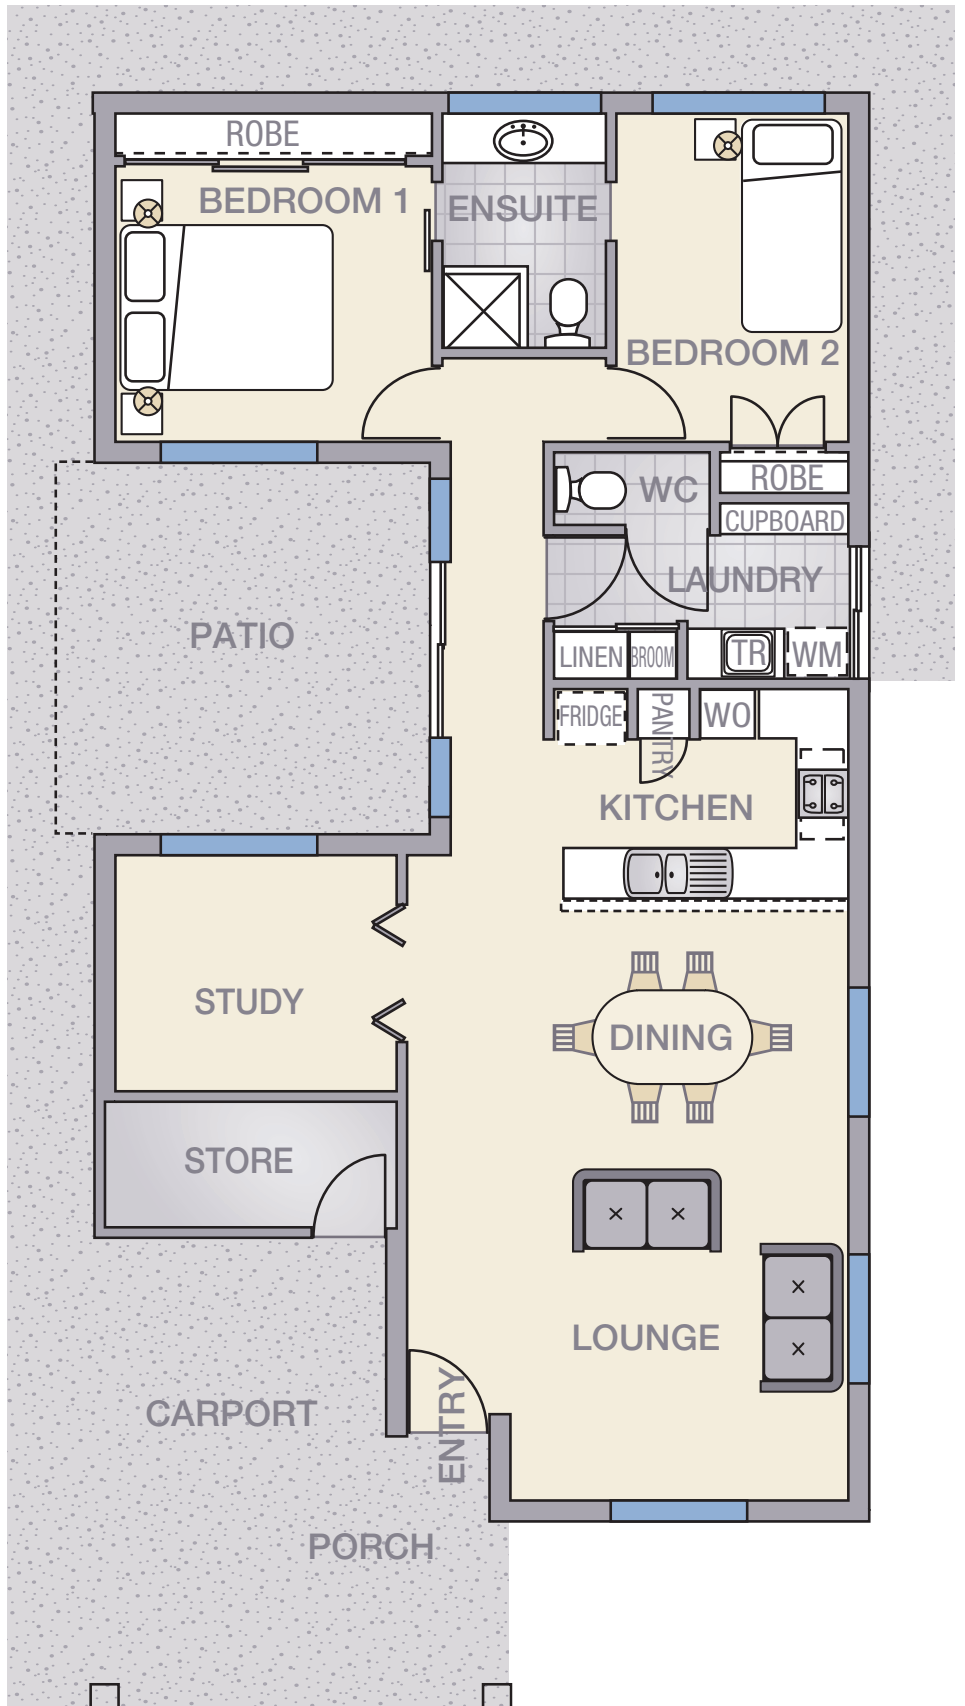

Prospector 5 FLOOR PLAN

1000 mm
Scale 1m

Notes:

Furniture shown is for display purposes only.

Measurements are approximate.

Sizes and layouts may vary.