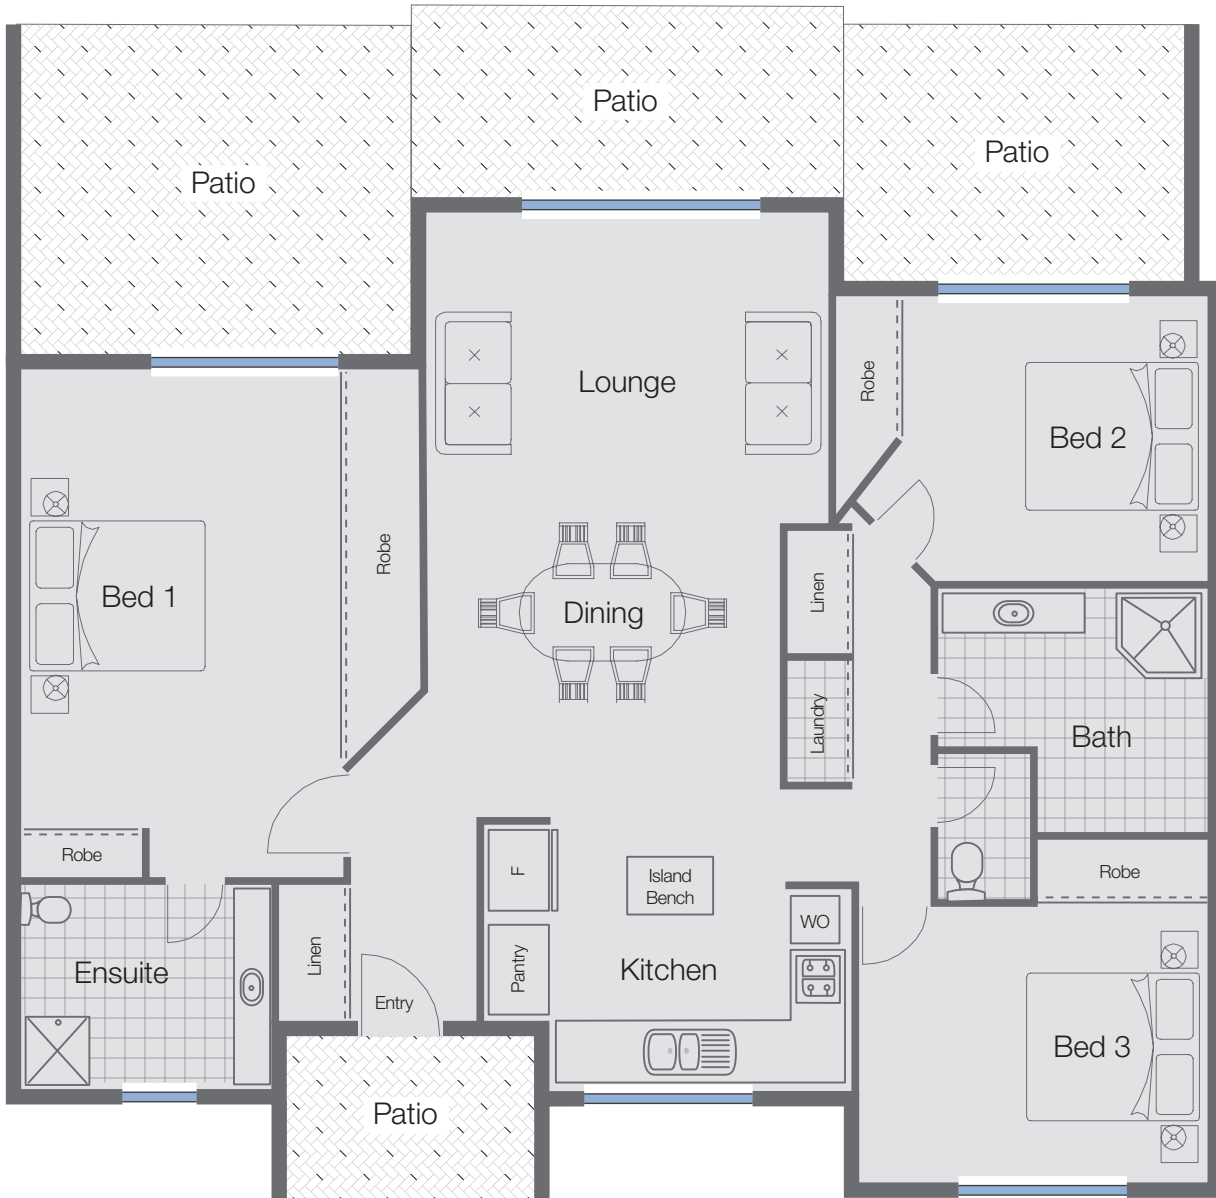

Villa Plan 3 Bedroom FLOOR PLAN

1000mm
Scale 1m

*This is an indicative scale only, some units may vary in size.

All care has been taken in the preparation of this information which was correct at time of publication, but is subject to change without notice. Measurements are approximate. Sizes and layouts may vary. This plan is based on the original design only. Please note some modifications and upgrades to kitchen and bathroom layouts may have occurred. Furniture shown is for display purposes only.