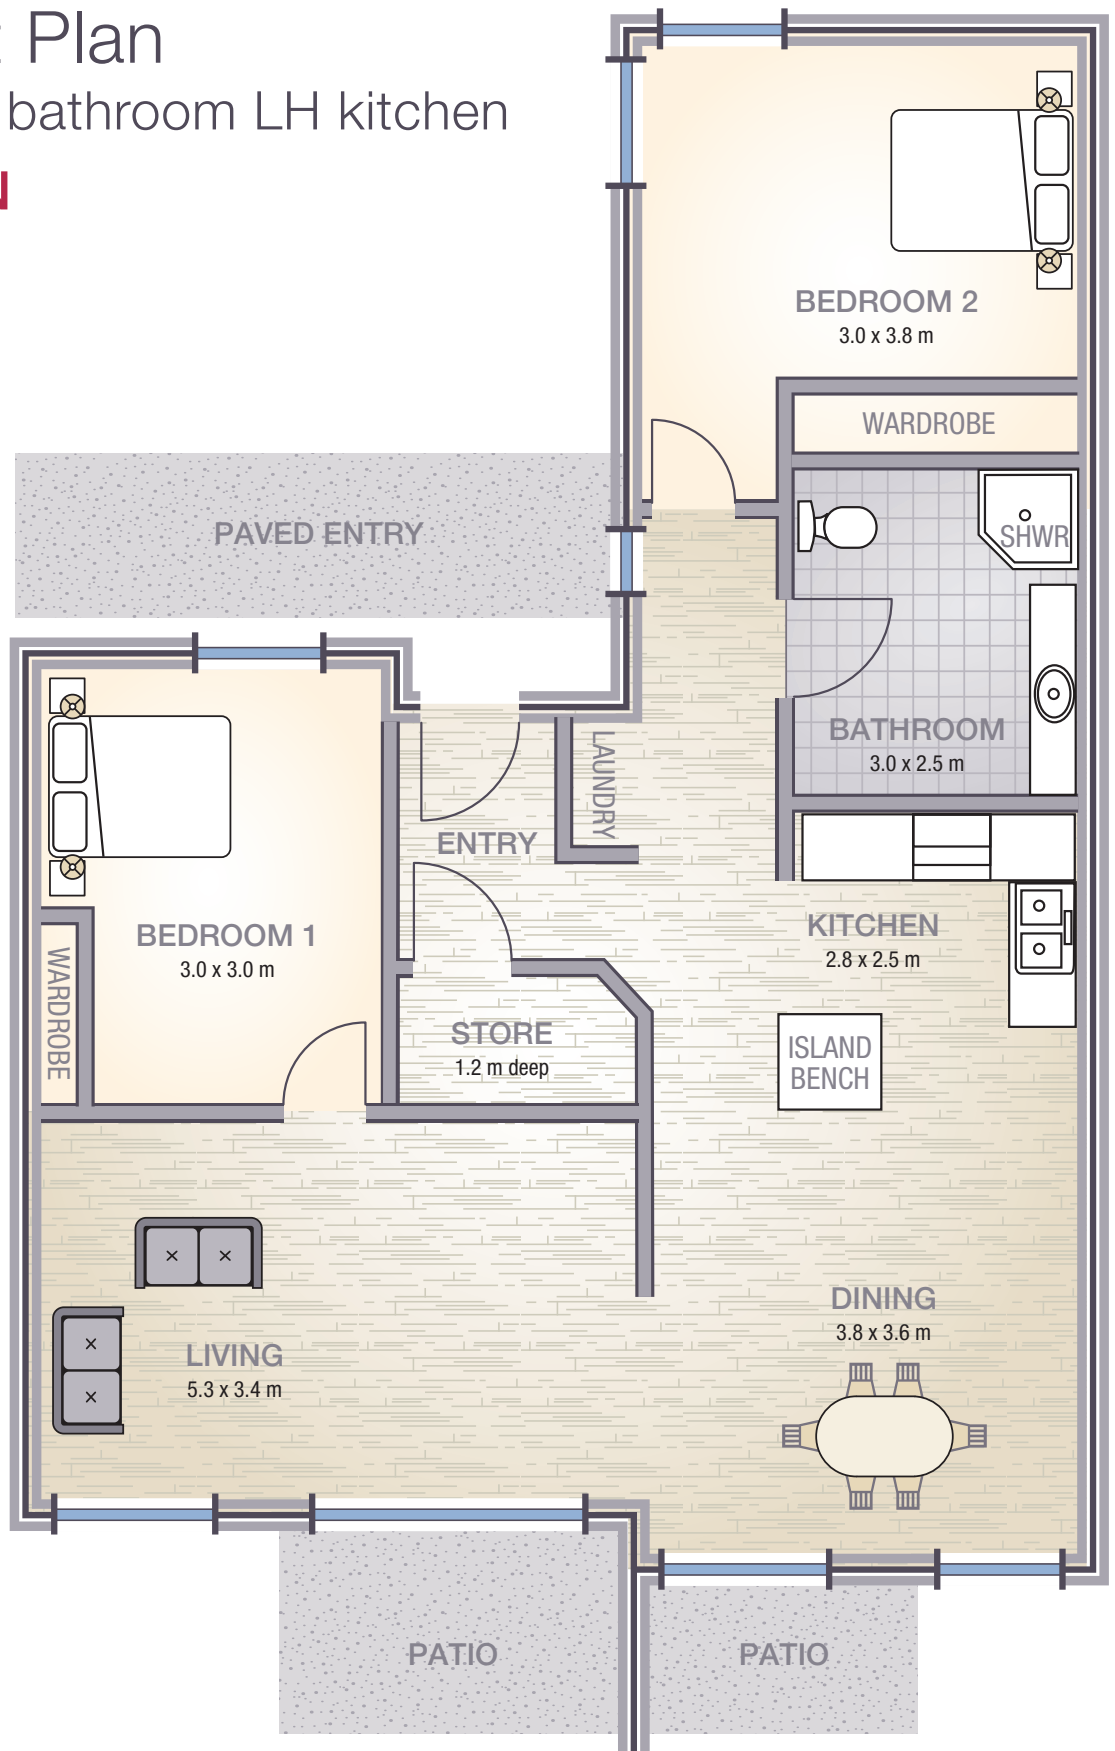

Apartment Plan

2 bedroom, 1 bathroom LH kitchen

FLOOR PLAN

Notes:

Furniture shown is for display purposes only.

Measurements are approximate.

Sizes and layouts may vary.

1000 mm
Scale 1 m