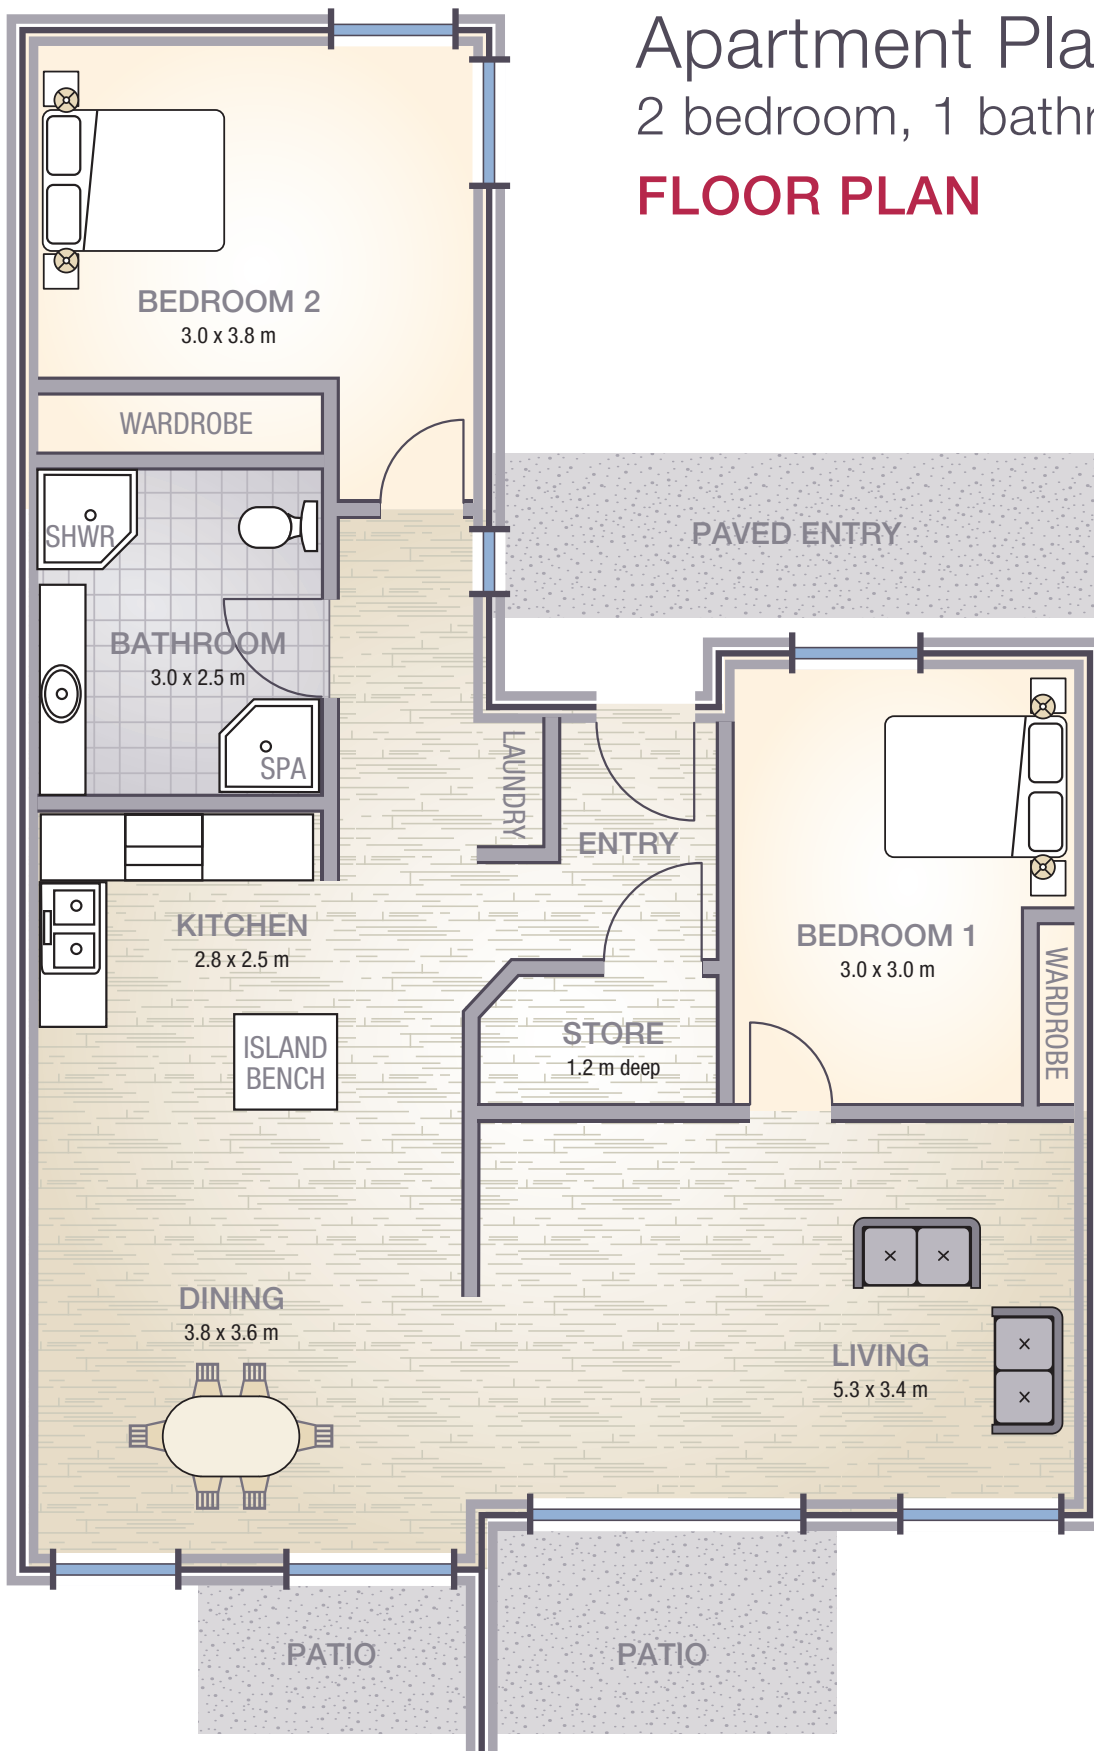

Apartment Plan

2 bedroom, 1 bathroom RH kitchen

FLOOR PLAN

Notes:
Furniture shown is for display purposes only.
Measurements are approximate.
Sizes and layouts may vary.

1000 mm
Scale 1 m