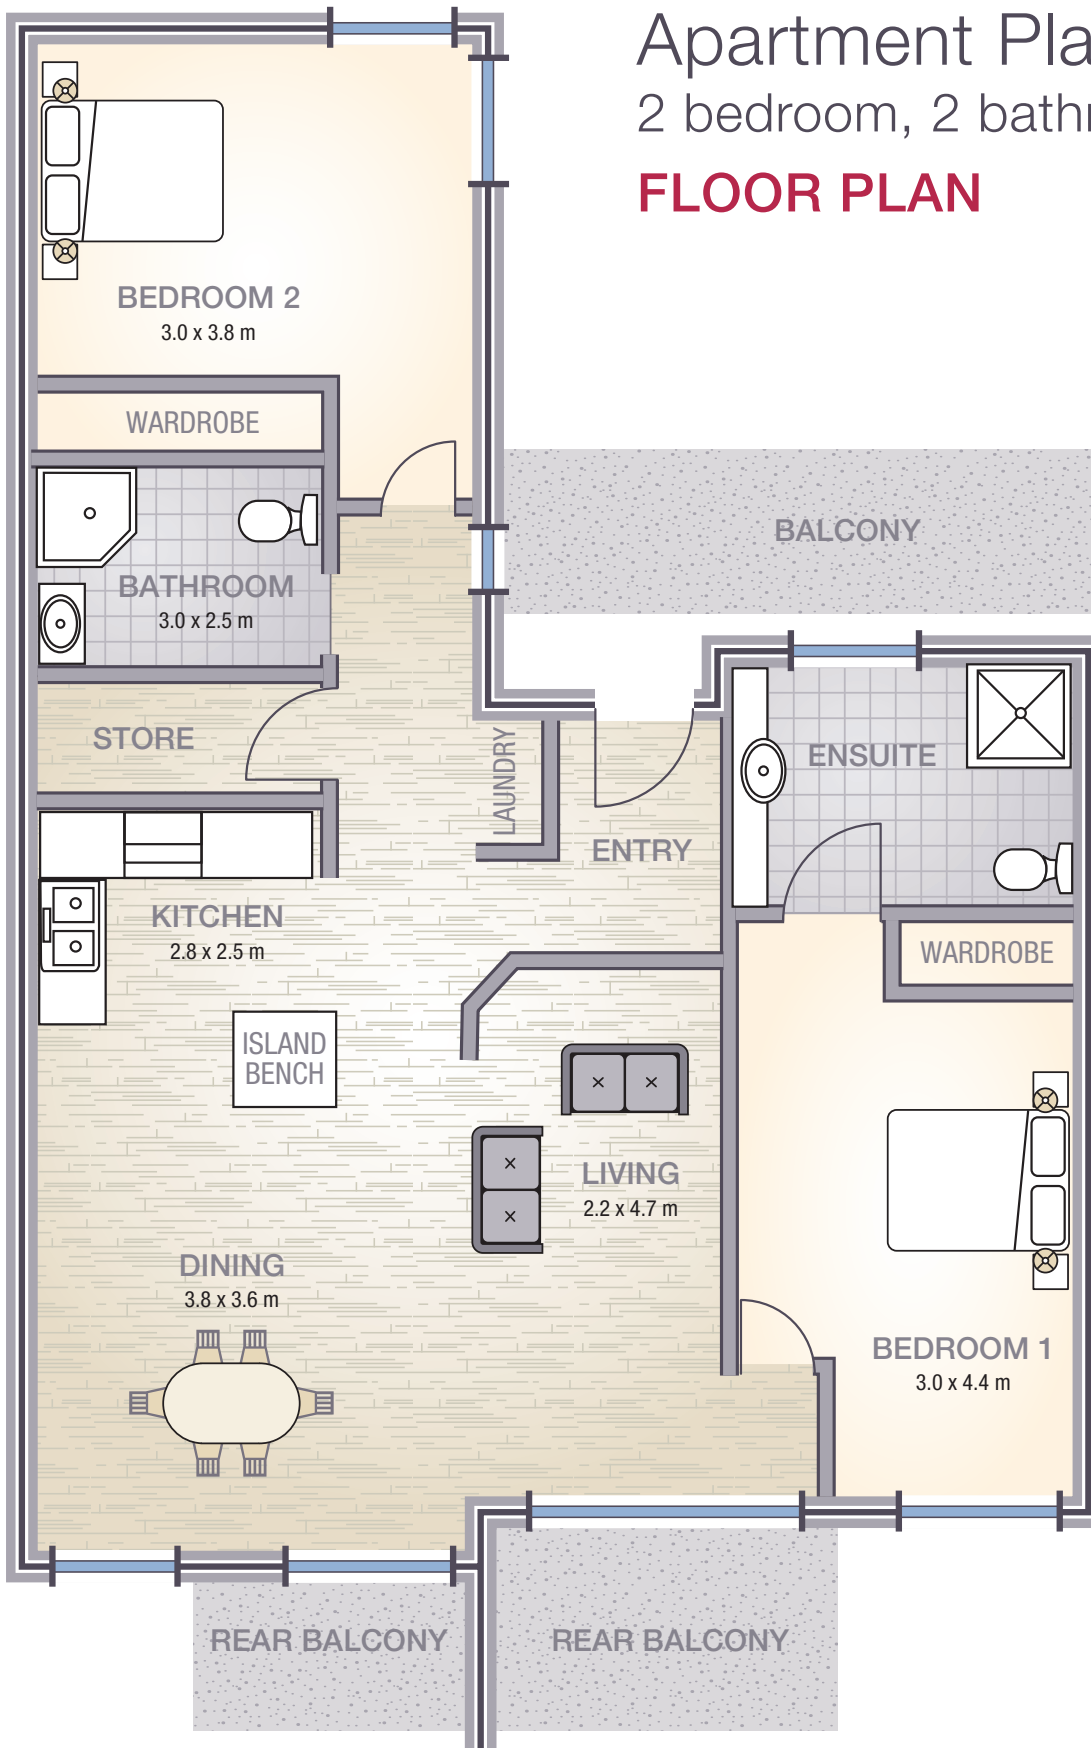

Apartment Plan

2 bedroom, 2 bathroom RH kitchen

FLOOR PLAN

Notes:
Furniture shown is for display purposes only.
Measurements are approximate.
Sizes and layouts may vary.

1000 mm
Scale 1 m