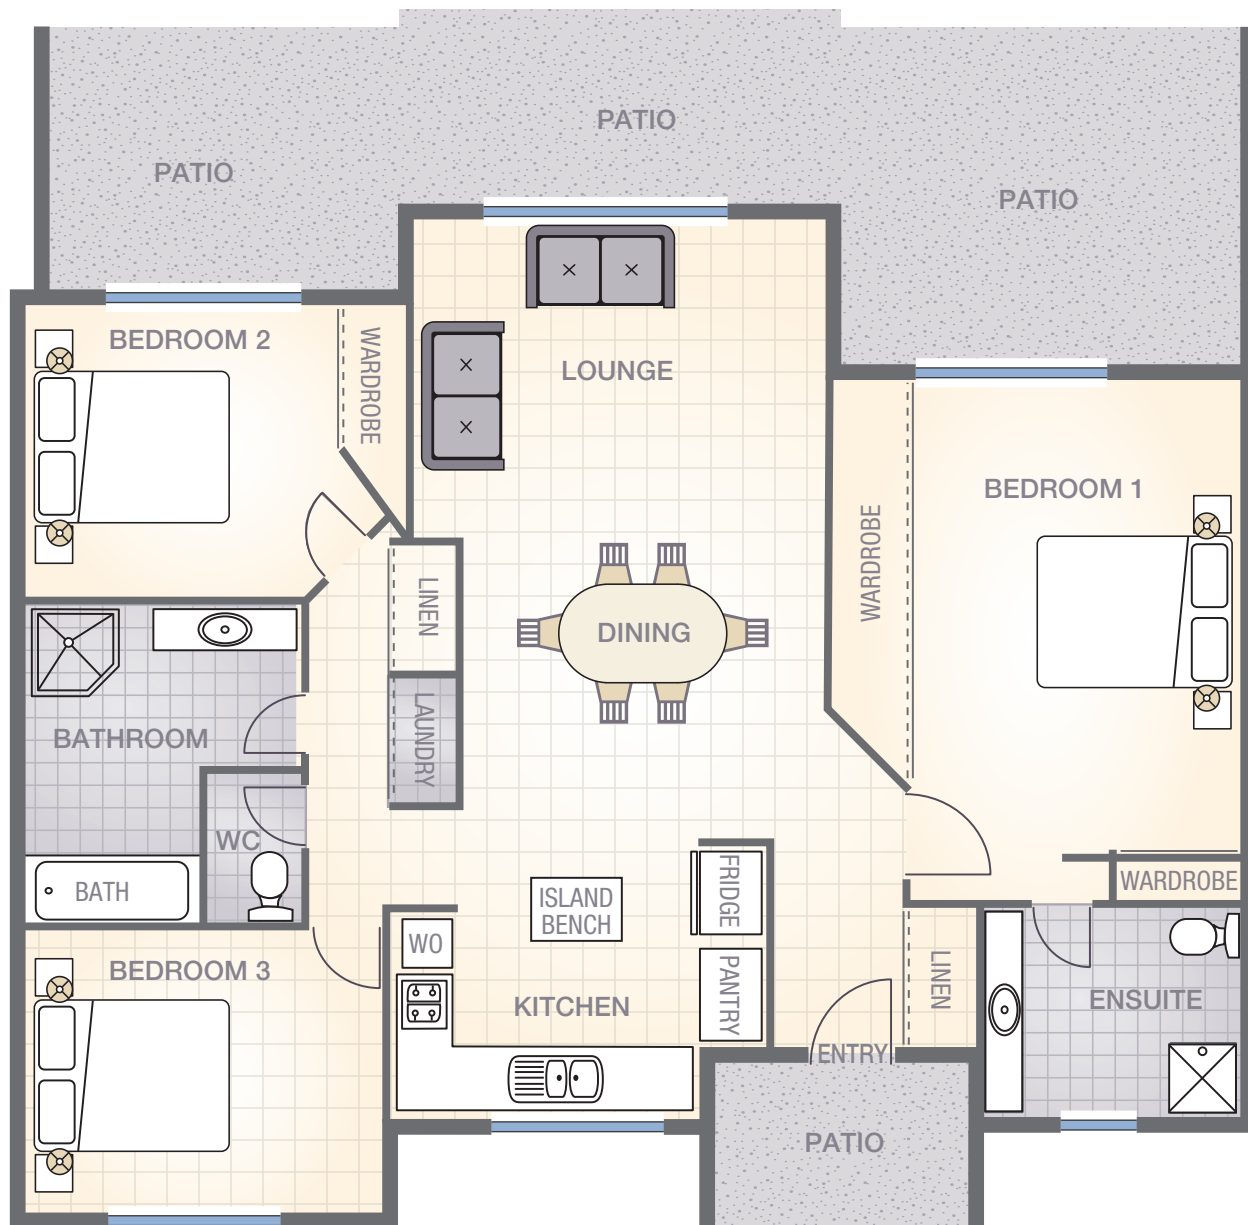

Villa 5 — 3 Bedrooms, 2 Bathrooms FLOOR PLAN

1000 mm

Scale 1 m

* This is an indicative scale only, some units may vary in size.

All care has been taken in the preparation of this information which was correct at time of publication, but is subject to change without notice. Measurements are approximate. Sizes and layouts may vary. This plan is based on the original design only. Please note some modifications and upgrades to kitchen and bathroom layouts may have occurred. Furniture shown is for display purposes only.