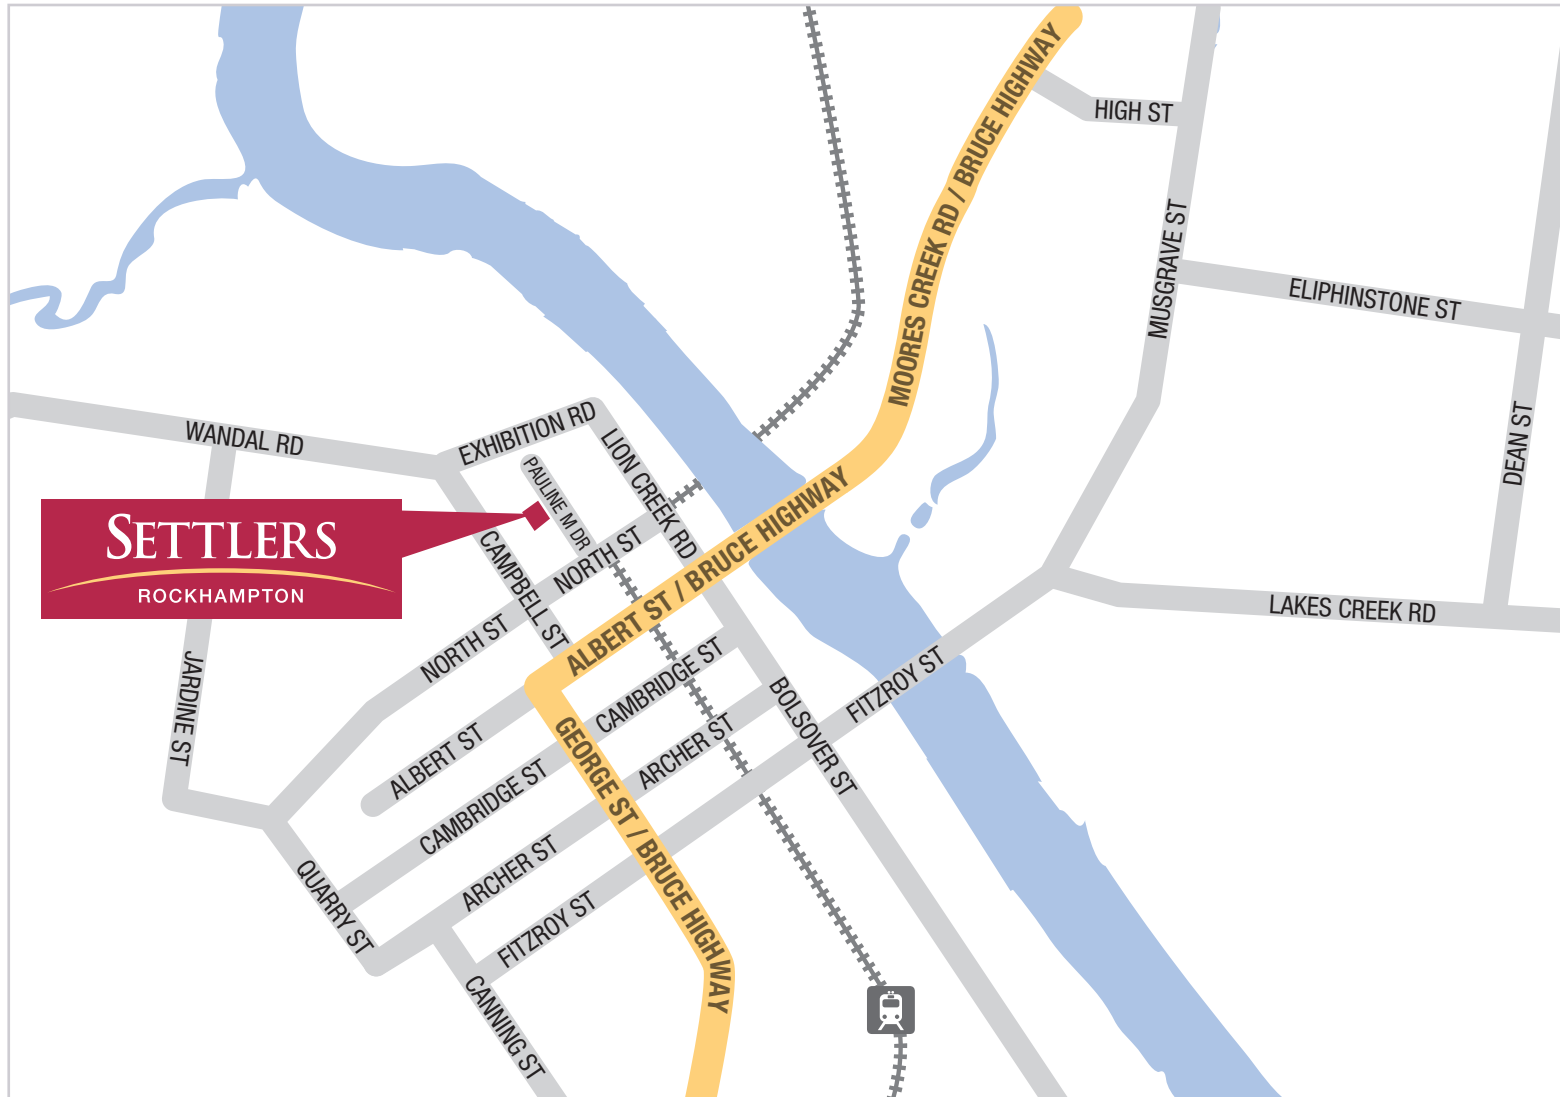

SETTLERS

ROCKHAMPTON

Friends | Freedom | Fulfillment

ROCKHAMPTON LOCATION MAP

Facilities

Public Transport	300 m from village
Hospital	1.2 km
Shopping Centre	1 km
Bowls Club	500 m
Hairdresser	upon request
Public Library	2.5 km
Post Office	500 m
Doctor	400 m
Chemist	1 km
RSL Club	6.7 km